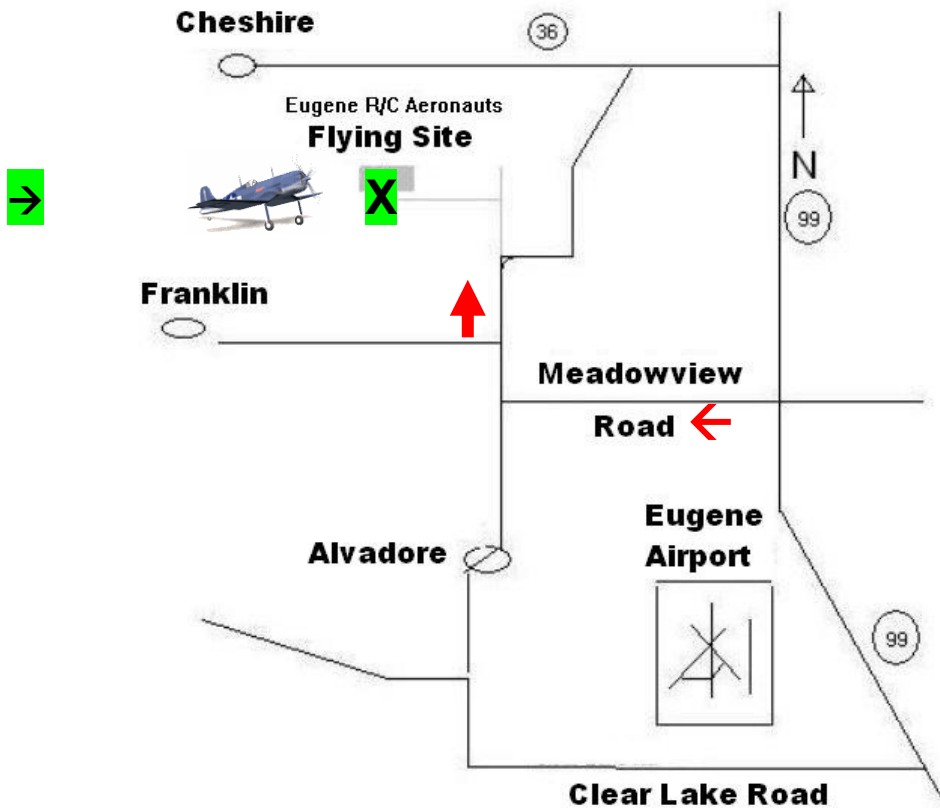

From I5
 Take
 Exit # **195**
 (Belt Line)
 West to
 Exit # **6**
 (Hwy 99)
 Turn North
 Onto Hwy 99

From Hwy 99
 turn **west** on
 Meadowview
 then **right**
 on Alvadore Rd,
 at the curve
 leave road
 to driveway.
 Halfway to
 house
 turn **left**

GPS Lat 44°10'44.90"N Lon 123°15'53.87"W

Labor Day FUN FLY 2025