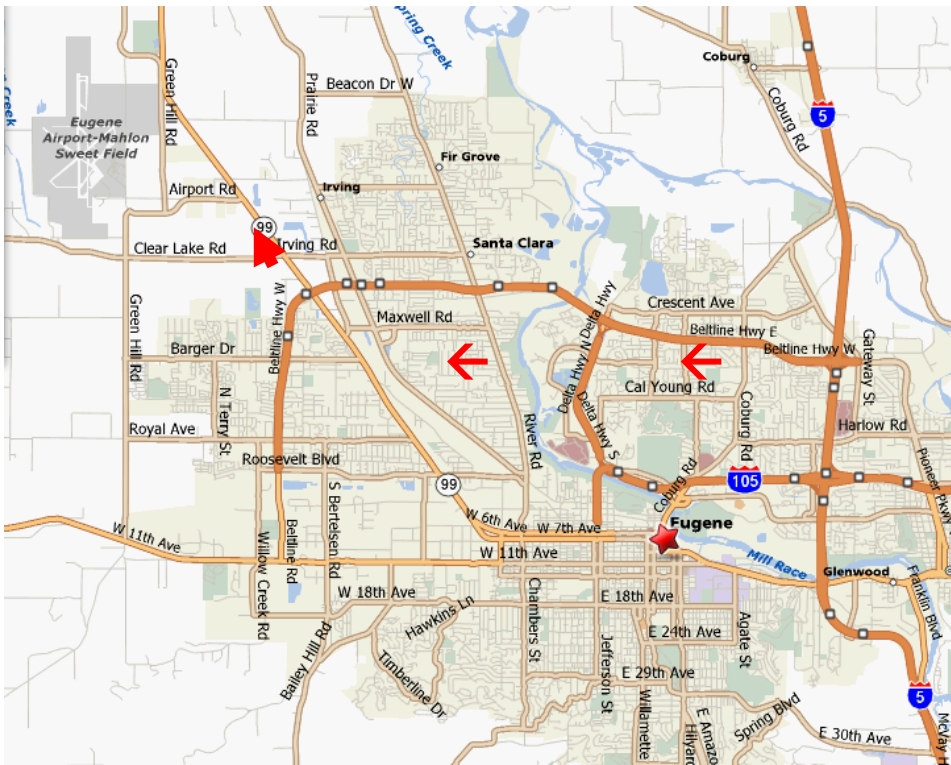

Labor Day
FUN FLY

September 1, 2025

Bring any and all airplanes ... do any kind of flying!

Open to any and all pilots with AMA cards
No pilot, or landing fees

BBQ at NOON for pilots and guests

Bring a plane and fly – OR – Bring a chair and watch!

Informal Swap Meet - Bring stuff you want to sell.

Contact: Roger Dahl 541-579-5959 roger@artistry-in-motion.com

Club Web Page: EugeneRC.org

Academy of Model Aeronautics membership required

Eugene RC Aeronauts Flying Field Map

From I5
 Take
 Exit # **195**
 (Belt Line)
 West to
 Exit # **6**
 (Hwy 99)
 Turn North
 Onto Hwy 99

From Hwy 99
 turn **west** on
 Meadowview
 then **right**
 on Alvadore Rd,
 at the curve
 leave road
 to driveway.
 Halfway to
 house
 turn **left**

GPS Lat 44°10'44.90"N Lon 123°15'53.87"W

Labor Day FUN FLY 2025