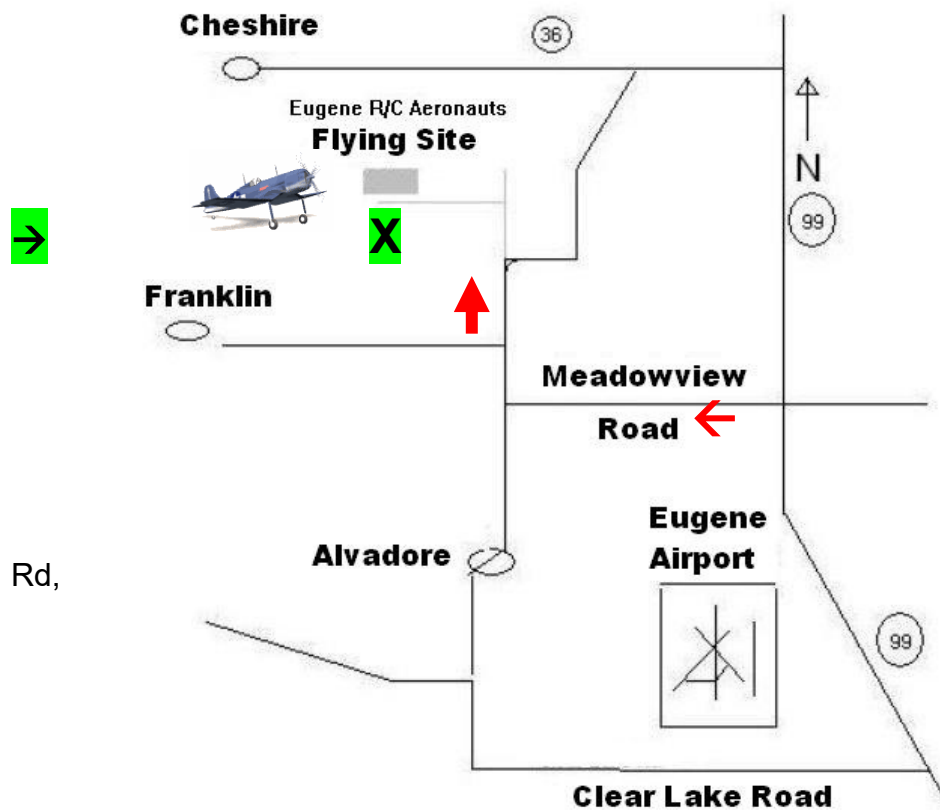

# Eugene RC Aeronauts Flying Field Map

**From I5**  
 Take  
 Exit # 195  
 (Belt Line)  
 West to  
 Exit # 6  
 (Hwy 99)  
 Turn North  
 Onto Hwy 99

**From Hwy 99**  
 turn **west** on  
 Meadowview  
 then **right**  
 on Alvadore  
  
 at the curve  
 leave road  
 to driveway.  
 Halfway to  
 house  
 turn **left**

GPS Lat 44°10'44.90"N Lon 123°15'53.87"W

Memorial Day Fun Fly 2025