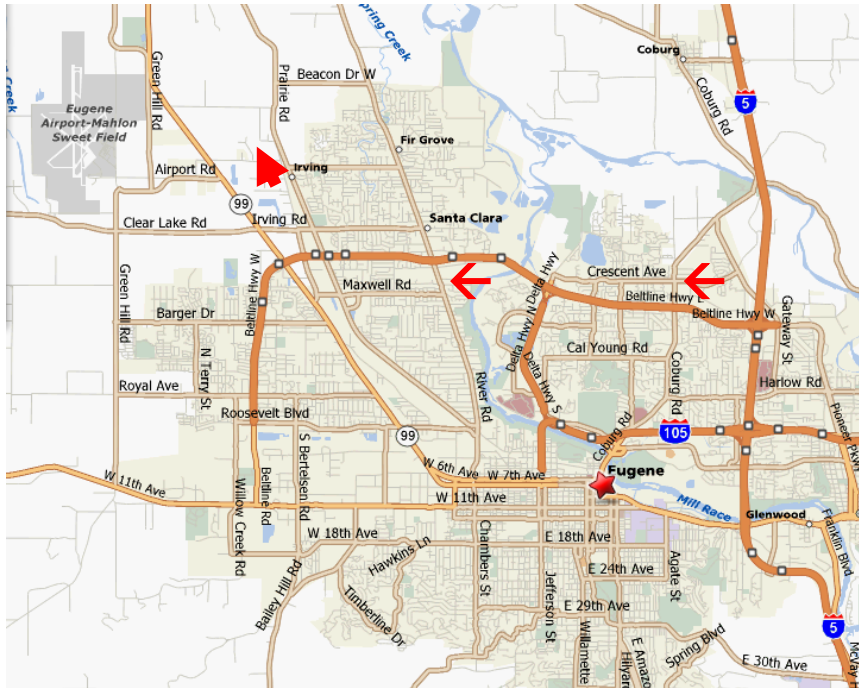

## *Memorial Day Fun Fly*

Monday, May 26, 2025 - 9 am to 3 pm  
92560 Alvadore Road

Open to any and all pilots with AMA cards

- Club sponsored BBQ at NOON for pilots and guests
- Maiden Day for anyone that built a plane over the winter
- Casual swap meet – got something to sell / swap ?  
Bring your own table

Memorial Day Fun Fly 2025

# Eugene RC Aeronauts Flying Field Map

**From I5**  
 Take  
 Exit # 195  
 (Belt Line)  
 West to  
 Exit # 6  
 (Hwy 99)  
 Turn North  
 Onto Hwy 99

**From Hwy 99**  
 turn **west** on  
 Meadowview  
 then **right**  
 on Alvadore  
  
 at the curve  
 leave road  
 to driveway.  
 Halfway to  
 house  
 turn **left**

GPS Lat 44°10'44.90"N Lon 123°15'53.87"W

Memorial Day Fun Fly 2025