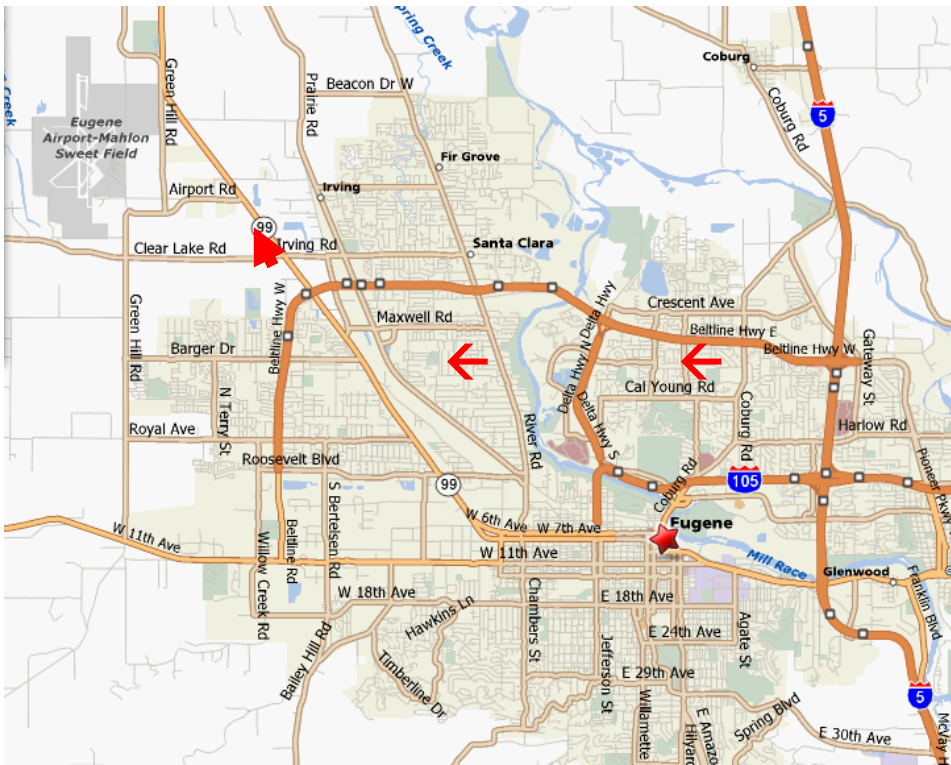

Warbird
FUN FLY
Model Air Show

Friday, July 4, 2025

- Bring any and all airplanes ... do any kind of flying!
-

9am to 4pm
At ERCA (Henson) field:
92560 Alvadore Rd. Junction City

- Food available - Burgers, Hot Dogs, trimmings and soft drinks
Donations appreciated!

NO Pilot Fee

Bring a plane and fly – OR – Bring a chair and watch!

Club Web Page: EugeneRC.org

Academy of Model Aeronautics membership required for pilots.

Awards by people's choice for:

Best in show, best ww1, best ww2, best allied plane, best axis plane

Warbird FUN FLY 2025

Eugene RC Aeronauts Flying Field Map

From I5
 Take
 Exit # 195
 (Belt Line)
 West to
 Exit # 6
 (Hwy 99)
 Turn North
 Onto Hwy 99

From Hwy 99
 turn **west** on
 Meadowview
 then **right**
 on Alvadore Rd,
 at the curve
 leave road
 to driveway.
 Halfway to
 house
 turn **left**

GPS Lat 44°10'44.90"N Lon 123°15'53.87"W
 Warbird FUN FLY 2025