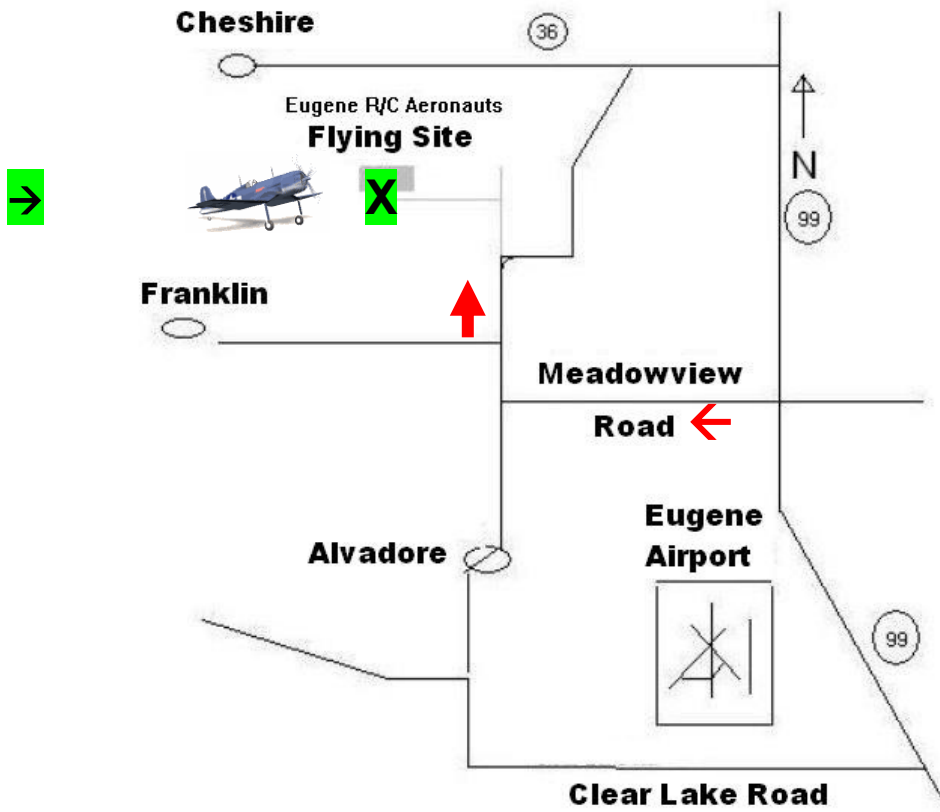

NO Pilot Fee

Bring a plane and fly – OR – Bring a chair and watch!

Club Web Page: EugeneRC.org

Academy of Model Aeronautics membership required for pilots.

Awards by people's choice for:

Best in show, best ww1, best ww2, best allied plane, best axis plane

Warbird FUN FLY 2025

Eugene RC Aeronauts Flying Field Map

From I5
 Take
 Exit # 195
 (Belt Line)
 West to
 Exit # 6
 (Hwy 99)
 Turn North
 Onto Hwy 99

From Hwy 99
 turn **west** on
 Meadowview
 then **right**
 on Alvadore Rd,
 at the curve
 leave road
 to driveway.
 Halfway to
 house
 turn **left**

GPS Lat 44°10'44.90"N Lon 123°15'53.87"W
 Warbird FUN FLY 2025